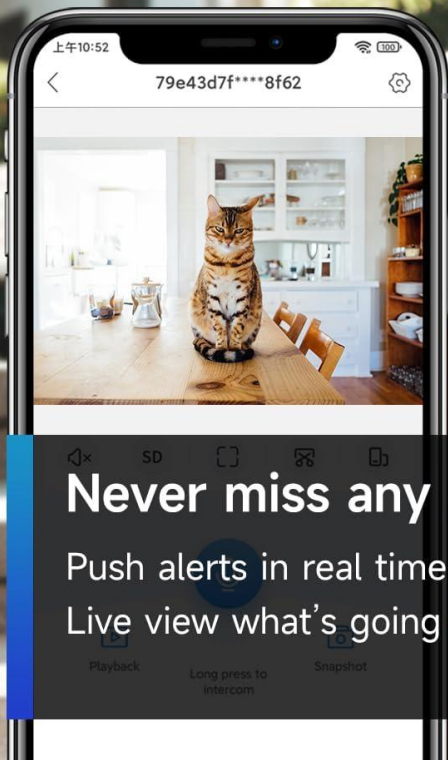

User Manual WOOLINK 2K Indoor and Outdoor Security Camera

2K HD Resolution

Higher image quality with clearer details.

HoMeYe Pro

12:09 AM

Motion detected at : (12H09M21S)

Never miss any moments

Push alerts in real time while detecting motion.
Live view what's going on whenever, wherever.

Spotlight & Siren

Double light alert, double protection.

Capture clear color images even in the dark.

Okay, mom

Dear, it's time for lunch.

Live communication anytime, anywhere
Live talk with families/visitors,
achieve two-way barrier-free intercom

Okay, mom

Dear, it's time for lunch.

Power
needed

High definition
image

Night
vision

Motion
detection

Cloud
storage

Two-way
audio