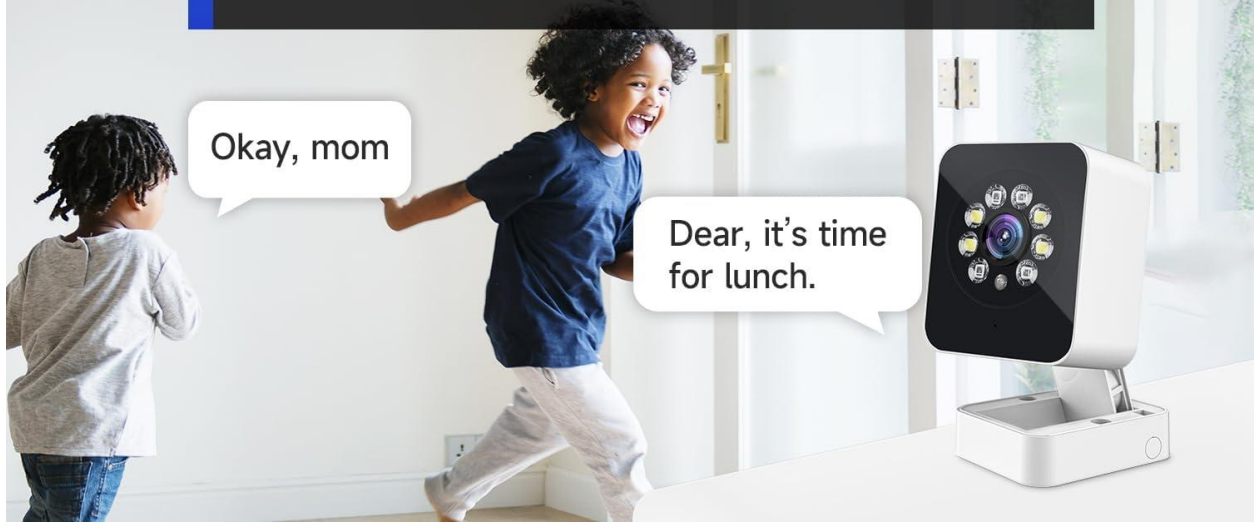

User Manual WOOLINK 2K Indoor and Outdoor Security Camera

2K HD Resolution

Higher image quality with clearer details.

HoMeYe Pro

12:09 AM

Motion detected at : (12H09M21S)

Never miss any moments

Push alerts in real time while detecting motion.
Live view what's going on whenever, wherever.

Spotlight & Siren

Double light alert, double protection.

Capture clear color images even in the dark.

Okay, mom

Dear, it's time for lunch.

Live communication anytime, anywhere
Live talk with families/visitors,
achieve two-way barrier-free intercom

Okay, mom

Dear, it's time for lunch.

Power
needed

High definition
image

Night
vision

Motion
detection

Cloud
storage

Two-way
audio