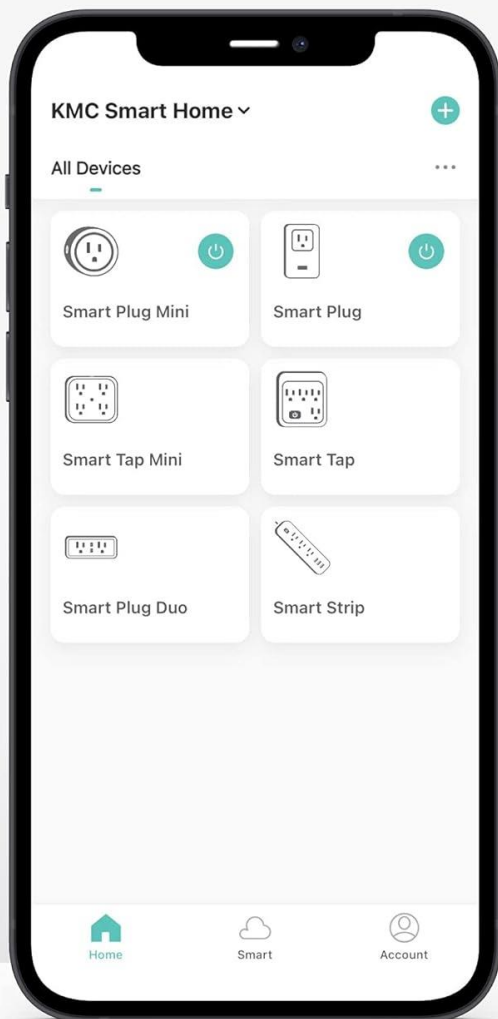

KMC Smart Plug Mini

Big Brain, Tiny Package

The smart plug that fits anywhere

Remote Control

Your Anywhere Switch

Universal Compatibility

Standard

Decorative

GFCI

USB

The KMC Smart App

**Link your KMC devices to
Alexa or Google Assistant**

**Automate your home with
schedules and scenes**

**Control your smart
devices from anywhere**

No Smart Hub Required

**Available on
iOS and Android**