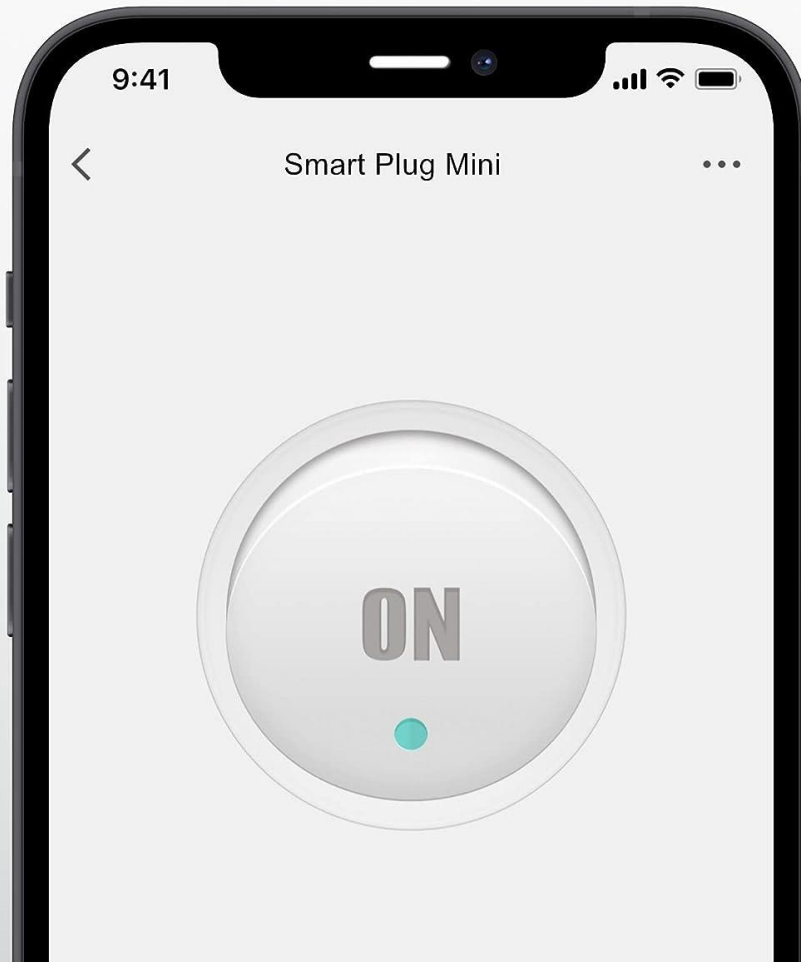

KMC Smart Plug Mini

Big Brain, Tiny Package

The smart plug that fits anywhere

Remote Control

Your Anywhere Switch

Universal Compatibility

Standard

Decorative

GFCI

USB

The KMC Smart App

**Link your KMC devices to
Alexa or Google Assistant**

**Automate your home with
schedules and scenes**

**Control your smart
devices from anywhere**

No Smart Hub Required

**Available on
iOS and Android**