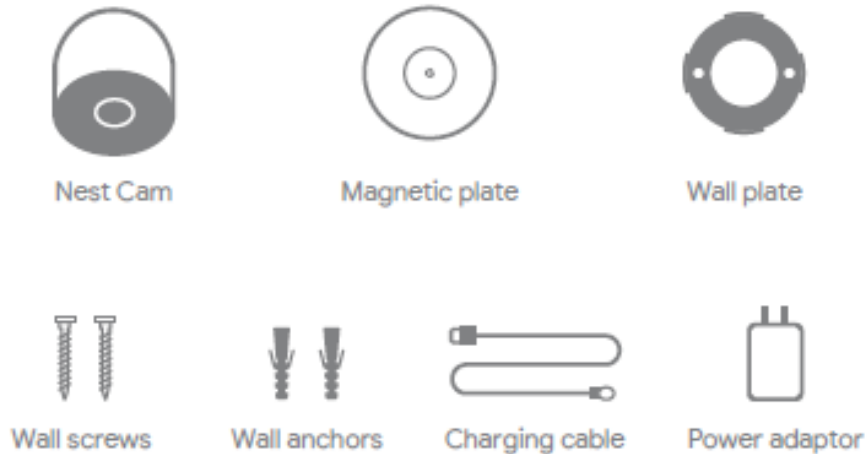

Google Store G953 Nest Indoor and Outdoor Security Camera User Guide

[Home](#) » [Google Store](#) » Google Store G953 Nest Indoor and Outdoor Security Camera User Guide

Contents [[hide](#)]

- [1 Google Store G953 Nest Indoor and Outdoor Security Camera](#)
- [2 Set up your Google Nest Cam](#)
- [3 What's included](#)
- [4 We're here for you](#)
- [5 Documents / Resources](#)
- [6 Related Posts](#)

Google Store G953 Nest Indoor and Outdoor Security Camera

Set up your Google Nest Cam

-  1 Plug your Nest Cam into a socket
-  2 Get the Google Home app
-  3 Tap + to add your camera

What's included

You may need a screwdriver, drill, and step ladder nTo purchase and install with a weatherproof cable or indoor stand, [visit g.co/nestcam/accessories](https://www.google.com/nestcam/accessories)